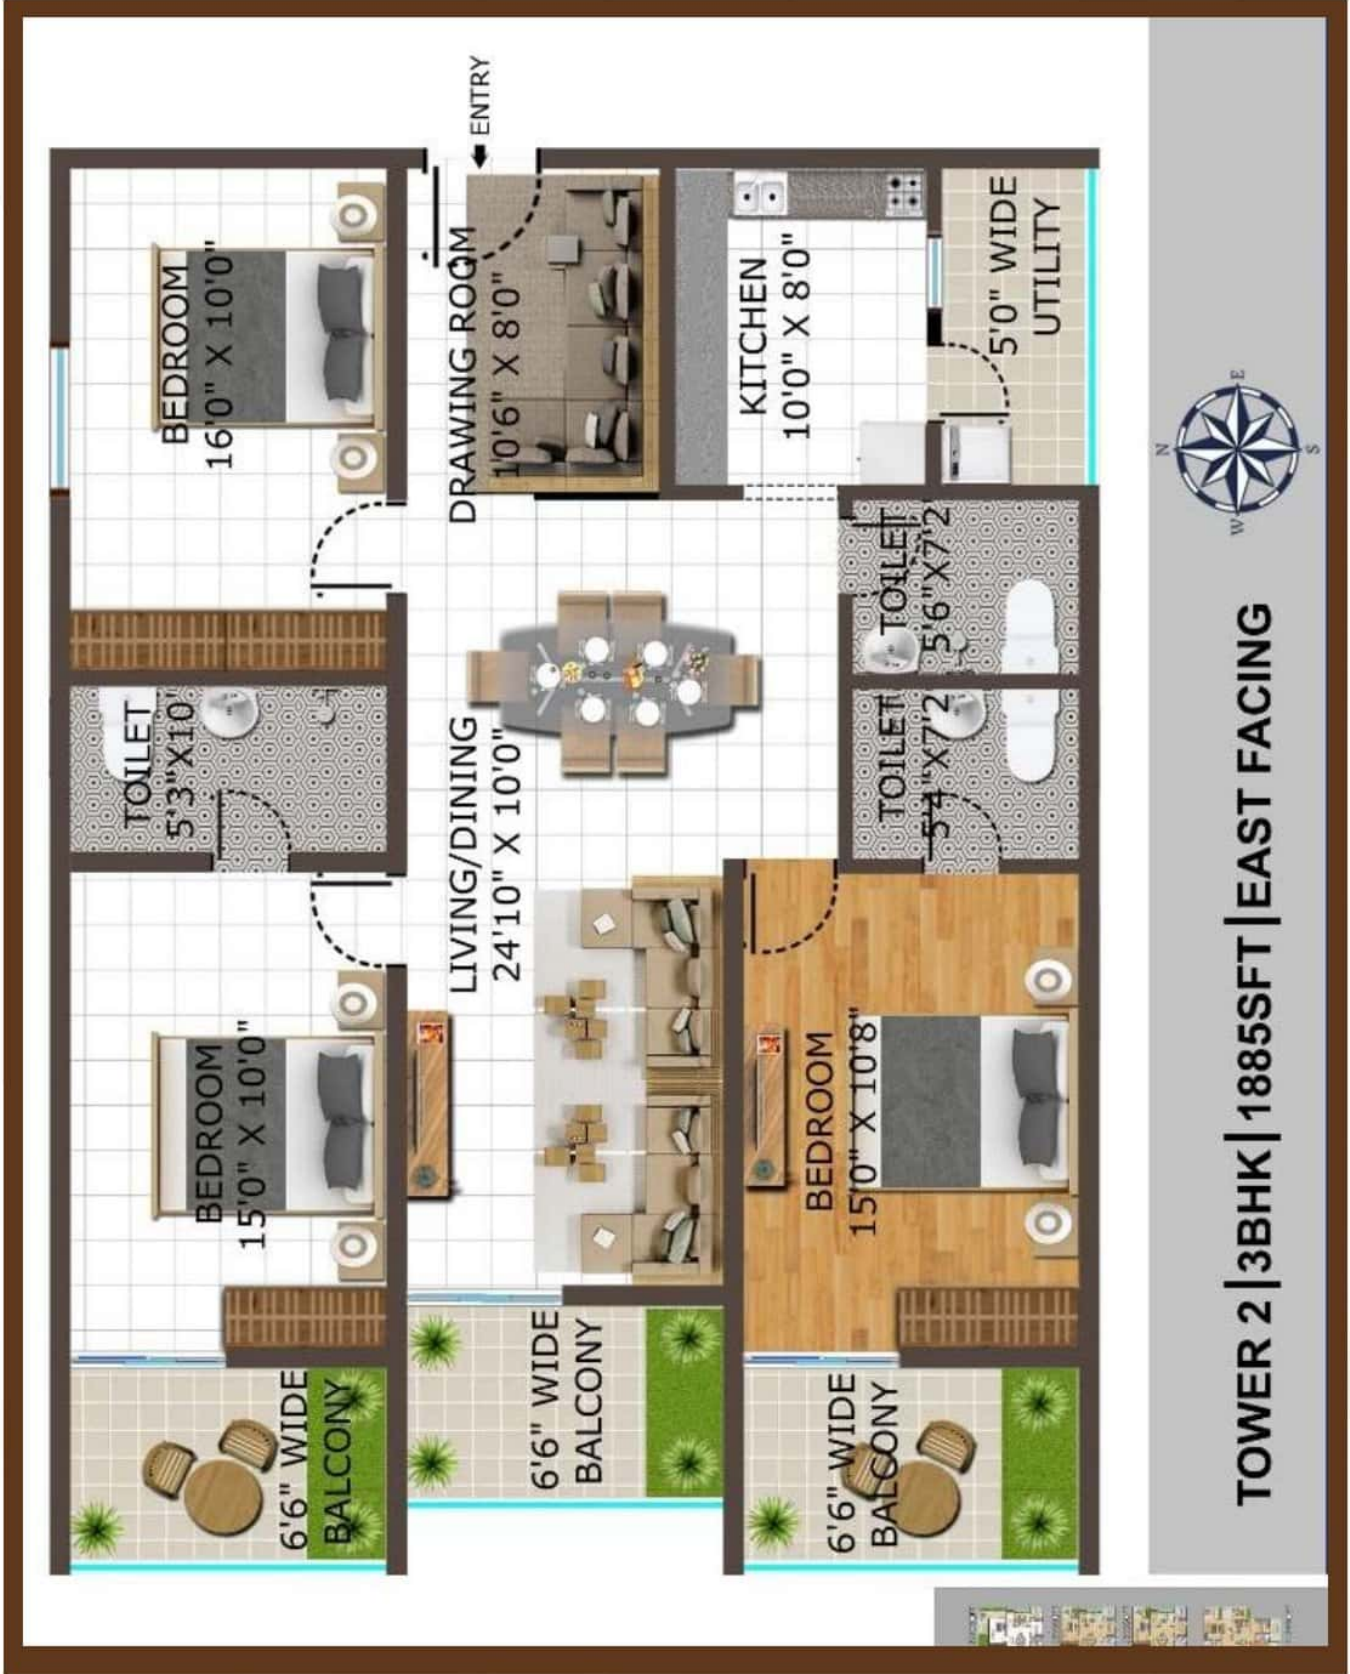

TOWER 1 | 3BHK+ HT | 2425SFT | EAST FACING

TNR - VASAVI'S
RRP SilverOak
BY ALLOCATION WITH RR PASUDA
Premium Lifestyle Apartments
@ SUCHITRA

Block 2
RRP

TNR - VASAVI's
RRP SilverOak
BY ALLOCATION WITH RR PASUDA
 Premium Lifestyle Apartments
 @ SUCHITRA

TOWER 2 | 3BHK | 1750SFT

TNR - VASAVI'S
RRP SilverOak
BY ALLOCATION WITH RR PASURA
Premium Lifestyle Apartments
@ SUCHITRA

TOWER 2 | 3BHK | 2070SFT

TNR - VASAVI's
RRP **SilverOak**
BY ASSOCIATION WITH RR PASUDA
Premium Lifestyle Apartments
@ SUCHITRA

TOWER 2 | 3BHK | 1885SFT | EAST FACING

TNR - VASAVI'S
RRP SilverOak

Premium Lifestyle Apartments
@ SUCHITRA

TNR - VASAVI's
RRP **SilverOak**
BY ASSOCIATION WITH RR PASUDA
Premium Lifestyle Apartments
@ SUCHITRA

TOWER 2 | 3BHK | 2240SFT | WEST FACING

SANJIVA CLUB HOUSE

AMENITIES

Grand Lobby

Swimming Pool

Festive Plaza

Pet Play Area

Organic Farming