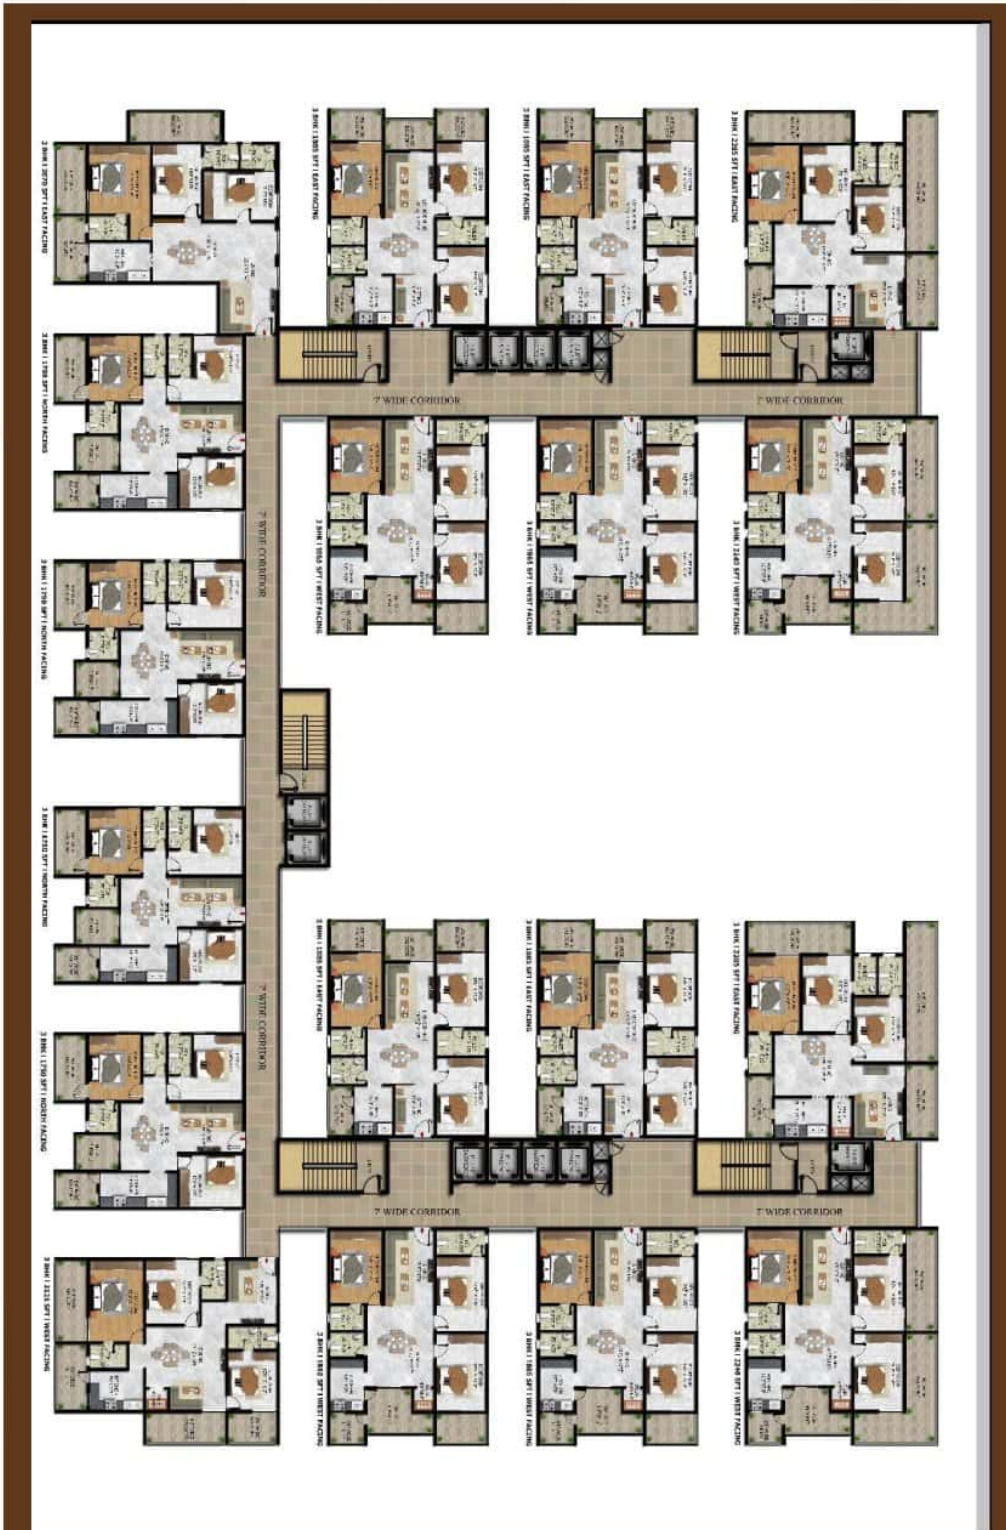

TOWER 1 | 3BHK+ HT | 3100SFT

TNR - VASAVI's
RRP SilverOak
Premium Lifestyle Apartments
@ SUCHITRA

TOWER 1 | 3BHK+ HT | 3115SFT

TNR - VASAVI's
RRP **SilverOak**
BY ASSOCIATION WITH RR PASUDA
Premium Lifestyle Apartments
@ SUCHITRA

TOWER 1 | 3BHK+ HT | 2425SFT | EAST FACING

TNR - VASAVI'S
RRP SilverOak
BY ALLOCATION WITH RR PASUDA
Premium Lifestyle Apartments
@ SUCHITRA

Block 2
RRP

TNR - VASAVI's
RRP SilverOak
BY ALLOCATION WITH RR PASUDA
 Premium Lifestyle Apartments
 @ SUCHITRA

TOWER 2 | 3BHK | 1750SFT

TNR - VASAVI'S
RRP SilverOak
BY ALLOCATION WITH RR PASURA
Premium Lifestyle Apartments
@ SUCHITRA

TOWER 2 | 3BHK | 2070SFT

TNR - VASAVI's
RRP **SilverOak**
BY ASSOCIATION WITH RR PASUDA
Premium Lifestyle Apartments
@ SUCHITRA