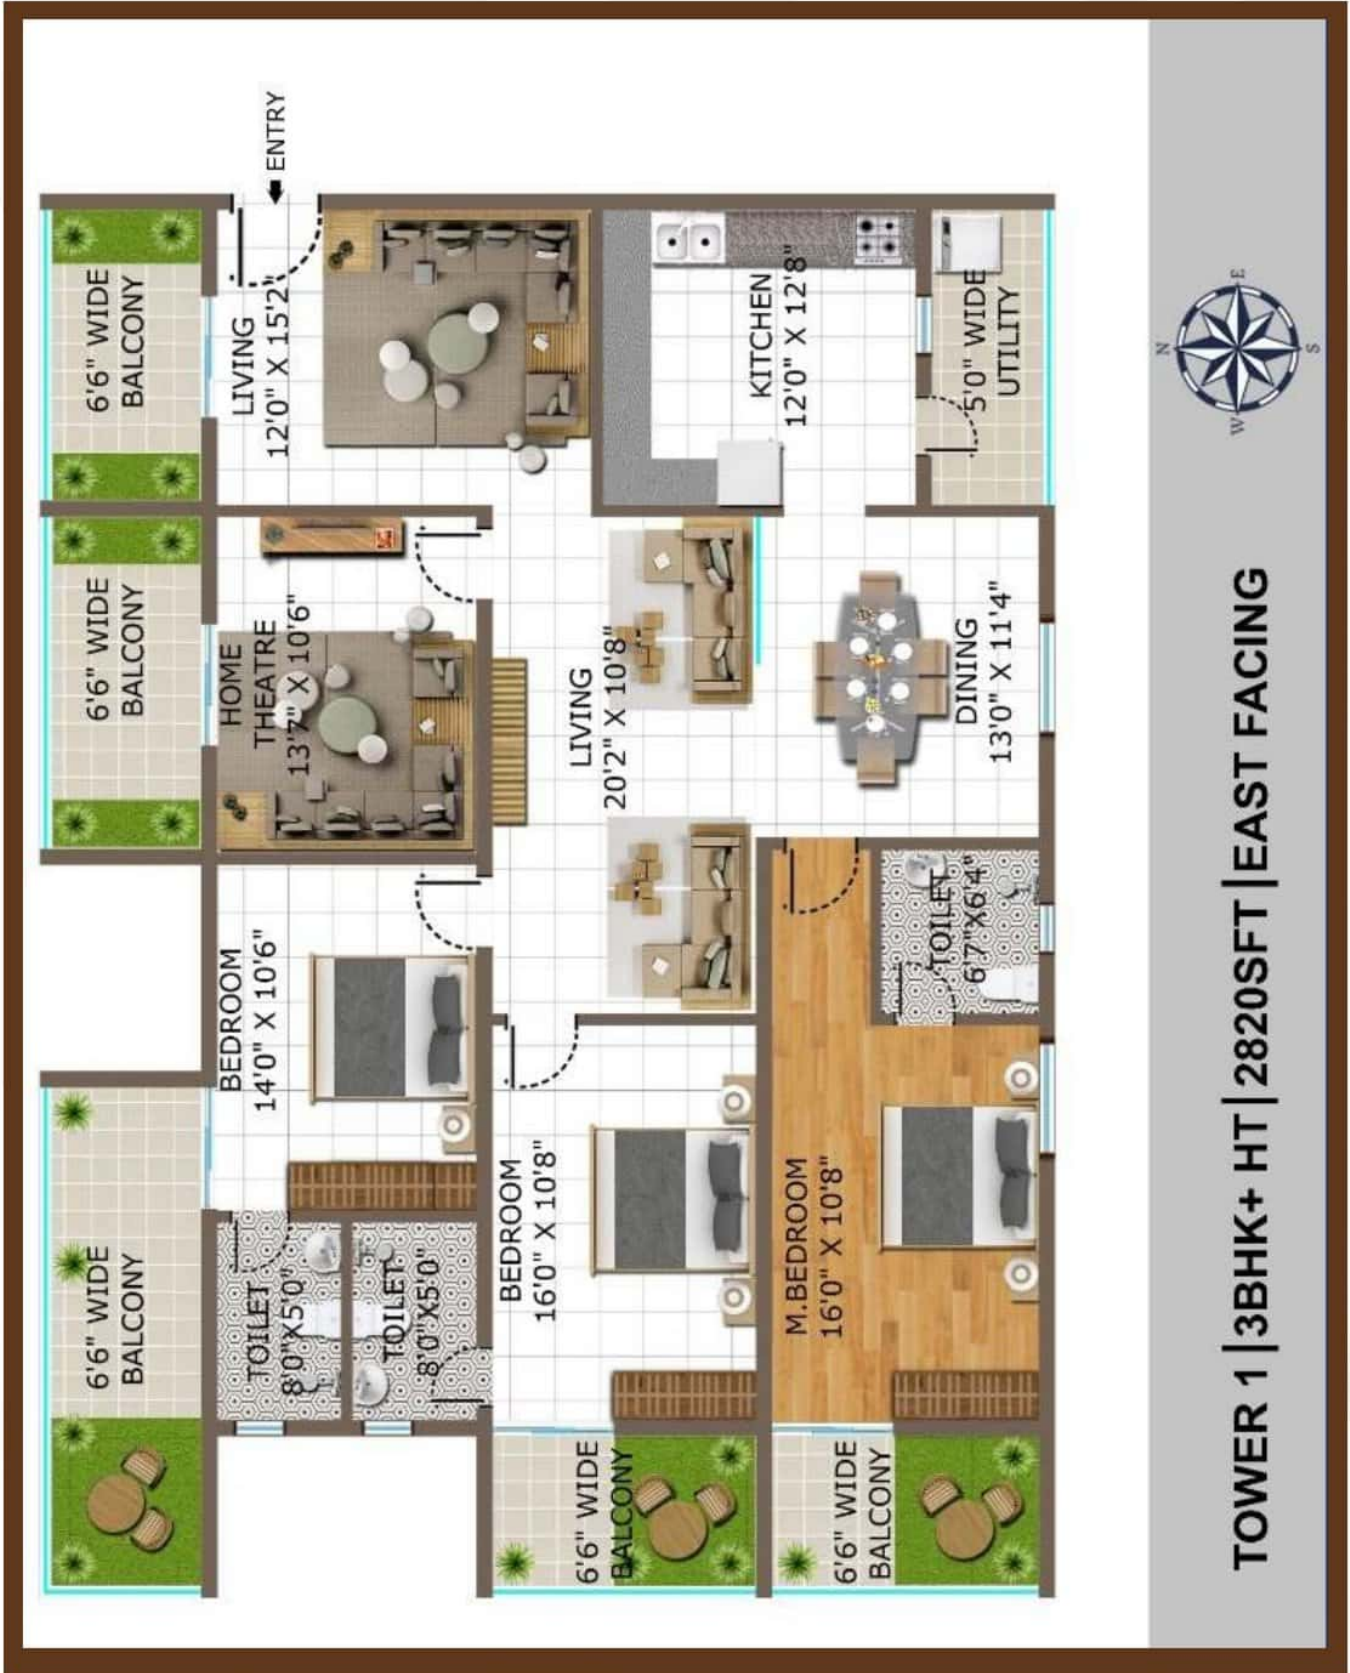

TOWER 1 | 3BHK+ HT | 2785SFT | EAST FACING

TNR - VASAVI'S
RRP **SilverOak**
BY ALLOCATION WITH RR PASUDA
Premium Lifestyle Apartments
@ SUCHITRA

TNR - VASAVI's
RRP SilverOak
BY ALLOCATION WITH RRP PROCESS
Premium Lifestyle Apartments
@ SUCHITRA

TOWER 1 | 3BHK+ HT | 3100SFT

TNR - VASAVI's
RRP SilverOak
Premium Lifestyle Apartments
@ SUCHITRA

TOWER 1 | 3BHK+ HT | 3115SFT

TNR - VASAVI's
RRP **SilverOak**
BY ASSOCIATION WITH RR PASUDA
Premium Lifestyle Apartments
@ SUCHITRA