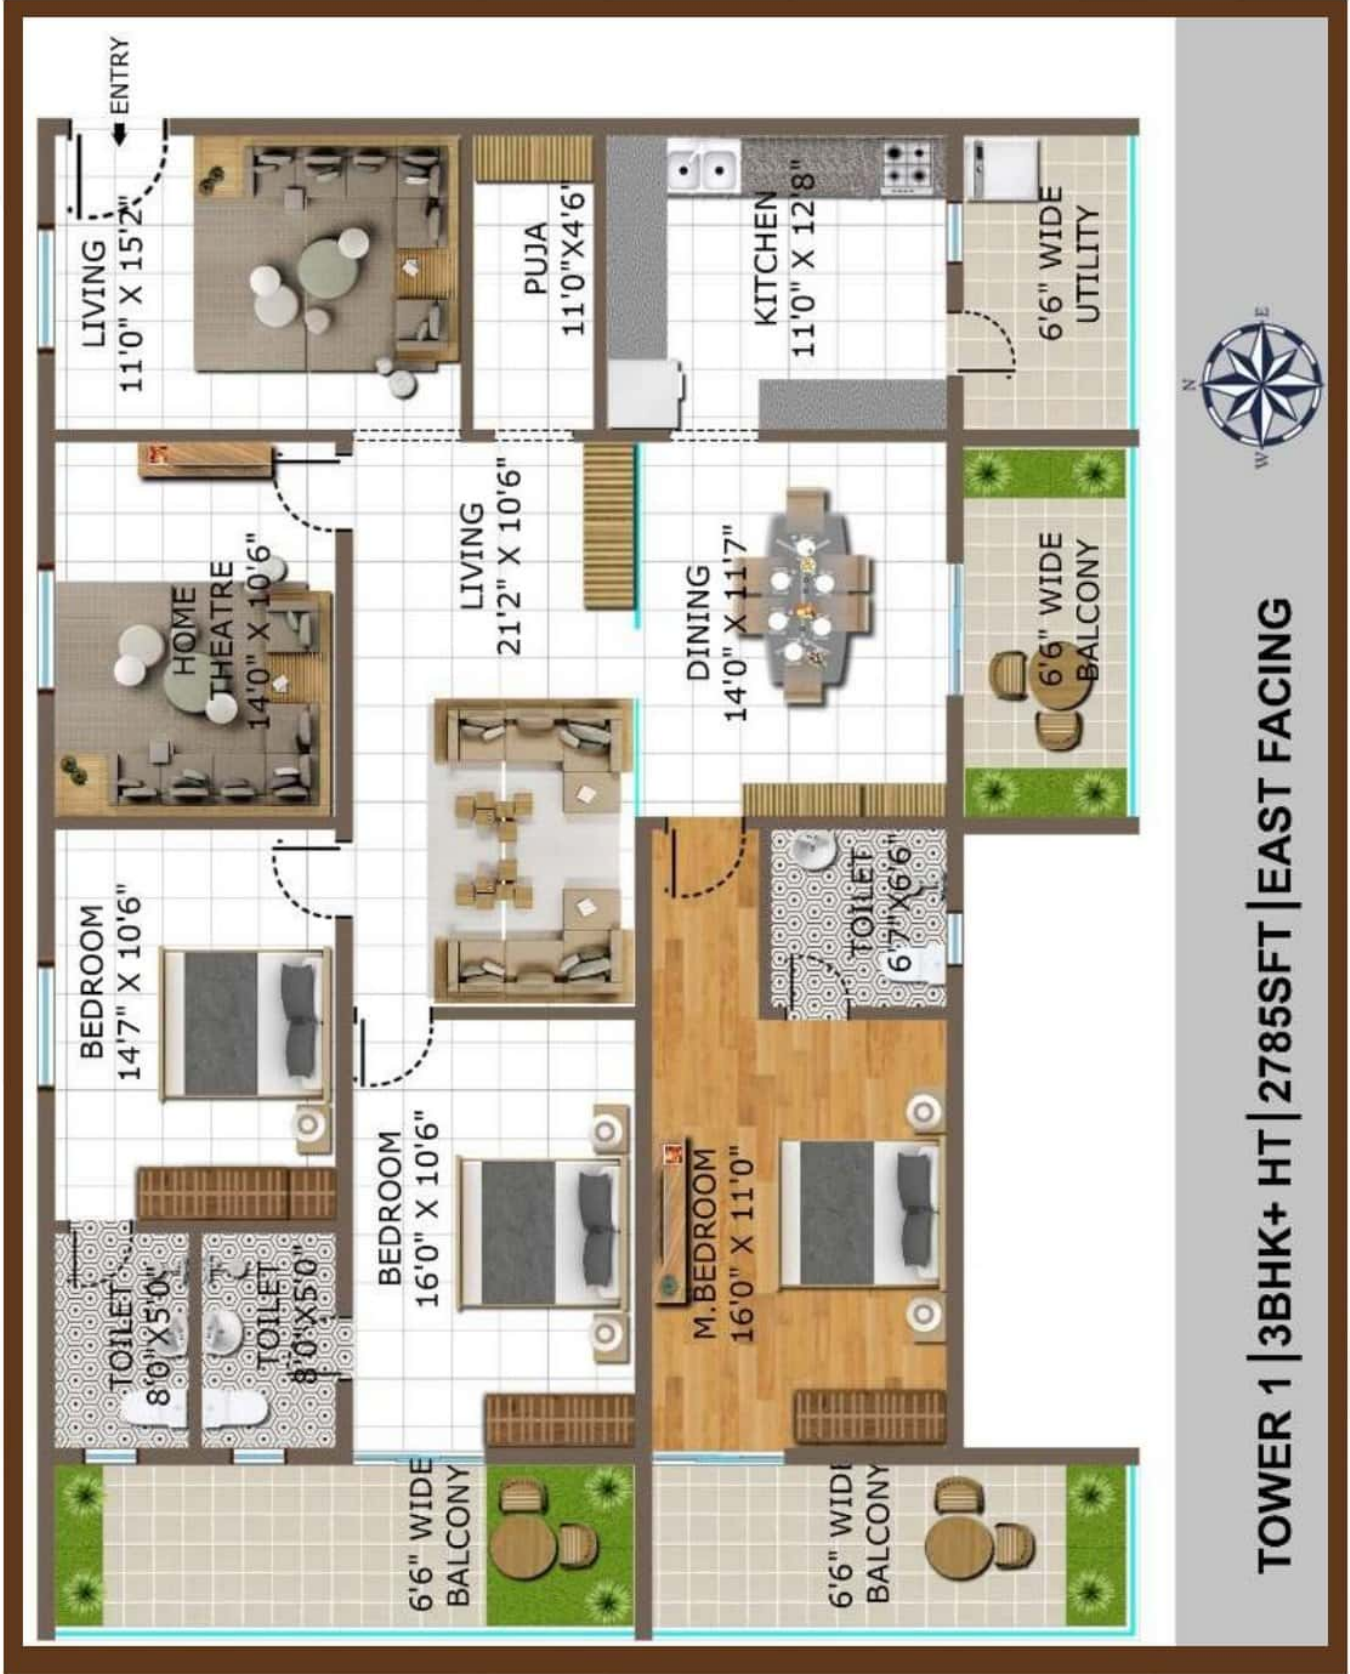

TOWER 1 | 3BHK+ HT | 2785SFT | EAST FACING

TNR - VASAVI'S
RRP **SilverOak**
BY ALLOCATION WITH RR PASUDA
Premium Lifestyle Apartments
@ SUCHITRA

TNR - VASAVI's
RRP SilverOak
BY ALLOCATION WITH RRP PROCESS
Premium Lifestyle Apartments
@ SUCHITRA

TOWER 1 | 3BHK+ HT | 3100SFT

TNR - VASAVI's
RRP SilverOak
Premium Lifestyle Apartments
@ SUCHITRA

TOWER 1 | 3BHK+ HT | 3115SFT

TNR - VASAVI's
RRP **SilverOak**
BY ASSOCIATION WITH RR PASUDA
Premium Lifestyle Apartments
@ SUCHITRA